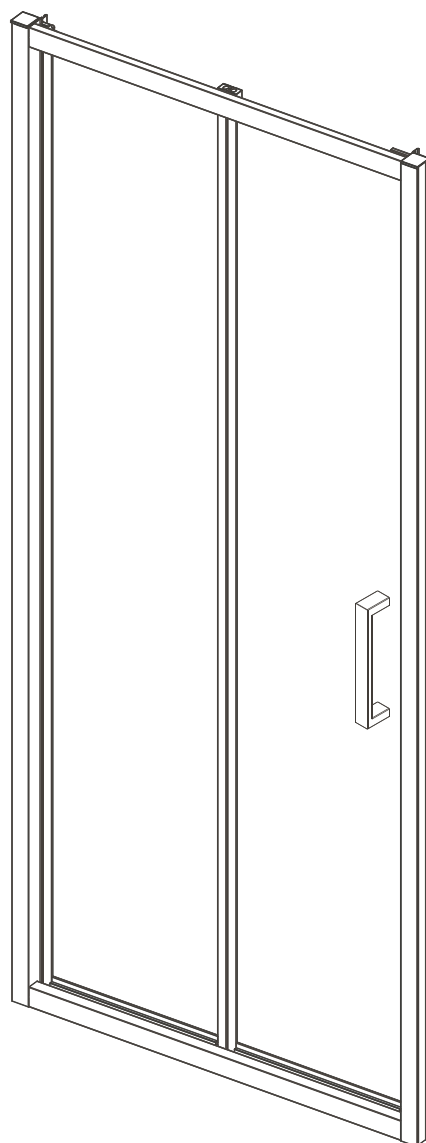

armal

BE INSPIRED

armal.hr

K689B/K689BB 800x1900mm
K689C/K689CB 900x1900mm

Nord Produkt d.o.o. | Bobovica 8a | 10430 Samobor | Hrvatska

[01]ex1

[04]x2

[09]x1

[14]ax1

[14]bx1

[15]x2

[16]x6

[17]x6

[19]x3

(St4x10mm)

[21]x6

[04]x2

	X
800mm	775-815mm
900mm	875-915mm

02

[04]x1

[17]x6

(St4x30mm)

[24]x3

03

04

(St4x30mm)

[24]x3

[19]x3

[19]

05

[16]x6

(St4x10mm)