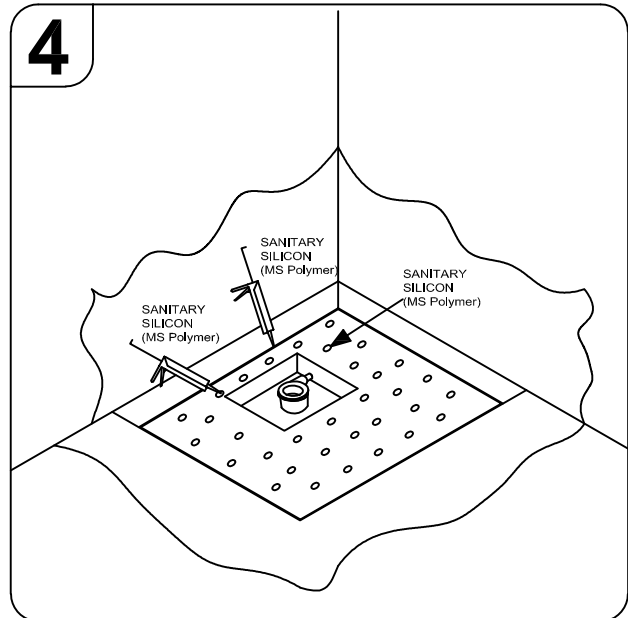

MOONWALK, RE-WALK, ACRO, PANDORA, CANARY, CAPO, LIMBO