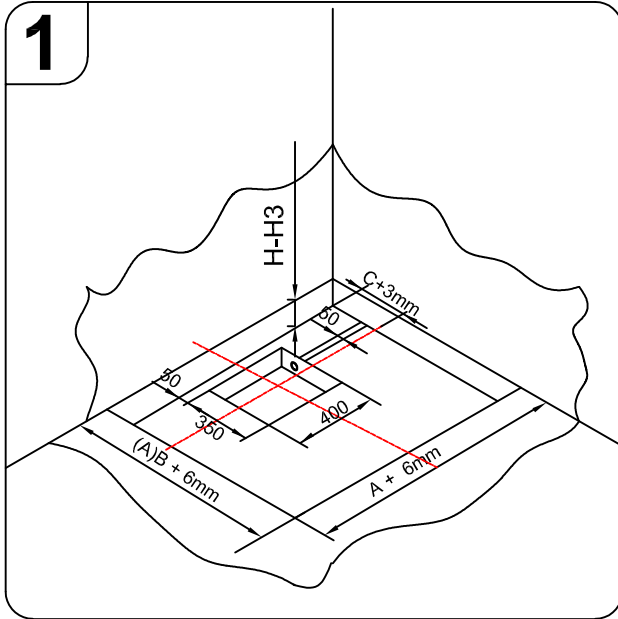

MOONWALK, RE-WALK, ACRO, PANDORA, CANARY, CAPO, LIMBO